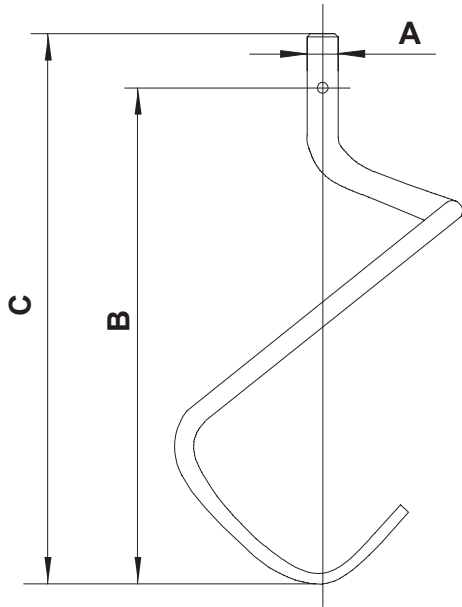

KROG HOOK

—
Ordrenumre og målskitser
Order numbers and
dimension sketches

Varimixer

Varimixer A/S
Kirkebjerg Søpark 6
DK-2605 Brøndby
Denmark

P: +45 4344 2288
E: info@varimixer.com
www.varimixer.com

DK EN

0842018

TYPE 1

TYPE 1-1
hærdet tap
hardened dowel

TYPE 2

TYPE 3

ORDER NO	BESKRIVELSE / DESCRIPTION	A	B	C	TYPE
AR005-078-TD001	TEDDY				
CR10-78M	RN10				
RN20-78AM	RN20/12	20	256	290	1
R20-78M	R20, RN20	20	326	360	1
R20-78MS	USA				
R27-78AM	R30/15, RN30/15, AR30/15	25	325	366	1
RN30-78M	RN30, AR30	25	385	426	1
RN30-78.5M					
R40-78AM	R40/20, AR40/20	30	363	412	1
R40-78M	R40, AR40	30	449	502	1
W40-78M	R40P, AR40P	30	449	502	1-1
R40-78.5M	AR40P				
R60-78AM	R60/30, AR60/30	35	396	460	1
R60-78M	R60, AR60	35	525	592	1
R60-78.5M					
R100-78M	R100, AR80	35	572	638	1
RN100-78BM	RN100/40, AR80/40	35	530	598	1
RN100-78AM	RN100/60	35	581	640	1
RN100-78M	RN100	35	627	685	1
RN100-78.5M					
RN100-78.5AM					
RN100-78.5BM					
AR140-78M	AR140				1
AR140-78M					
AR140-78.5M					

KODIAK

CR20-78M	CR20	26	283	320	1
CR20-78AM	CR20/12				1
CR30-78M	CR30	25	342	384	1
CR30-78AM	CR30/15	25	273	312	1

ÆLDRE MODELLER

PREVIOUS MODELS

ORDER NO	BESKRIVELSE / DESCRIPTION	A	B	C	TYPE
01068	R10			277	
R20-78AM	R20/12	20	312	346	1
UR27-78M	R30	25	393	434	1
RN100-75.5M					
R100-78AM	R100/40	35	445	503	1
W140-78M	W140Q	35	718	780	1
R150-78AM	R150/70	25/40	614	717	2
R150-78M	R150	25/40	722	819	2