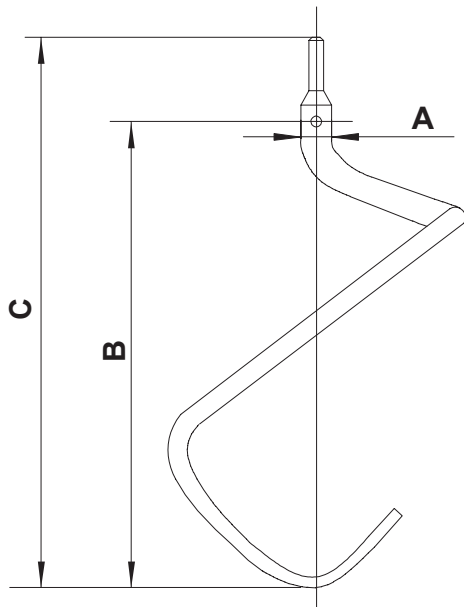

KROG HOOK

—
Ordrenumre og målskitser
Order numbers and
dimension sketches

Varimixer

Varimixer A/S
Kirkebjerg Søpark 6
DK-2605 Brøndby
Denmark

P: +45 4344 2288
E: info@varimixer.com
www.varimixer.com

DK EN

0842018

TYPE 1

TYPE 1-1
hærdet tap
hardened dowel

TYPE 2

TYPE 3

ORDER NO	BESKRIVELSE / DESCRIPTION	A	B	C	TYPE
AR005-078-TD001	TEDDY				
CR10-78M	RN10				
RN20-78AM	RN20/12	20	256	290	1
R20-78M	R20, RN20	20	326	360	1
R20-78MS	USA				
R27-78AM	R30/15, RN30/15, AR30/15	25	325	366	1
RN30-78M	RN30, AR30	25	385	426	1
RN30-78.5M					
R40-78AM	R40/20, AR40/20	30	363	412	1
R40-78M	R40, AR40	30	449	502	1
W40-78M	R40P, AR40P	30	449	502	1-1
R40-78.5M	AR40P				
R60-78AM	R60/30, AR60/30	35	396	460	1
R60-78M	R60, AR60	35	525	592	1
R60-78.5M					
R100-78M	R100, AR80	35	572	638	1
RN100-78BM	RN100/40, AR80/40	35	530	598	1
RN100-78AM	RN100/60	35	581	640	1
RN100-78M	RN100	35	627	685	1
RN100-78.5M					
RN100-78.5AM					
RN100-78.5BM					
AR140-78M	AR140				1
AR140-78M					
AR140-78.5M					

KODIAK

CR20-78M	CR20	26	283	320	1
CR20-78AM	CR20/12				1
CR30-78M	CR30	25	342	384	1
CR30-78AM	CR30/15	25	273	312	1

ÆLDRE MODELLER

PREVIOUS MODELS

ORDER NO	BESKRIVELSE / DESCRIPTION	A	B	C	TYPE
01068	R10			277	
R20-78AM	R20/12	20	312	346	1
UR27-78M	R30	25	393	434	1
RN100-75.5M					
R100-78AM	R100/40	35	445	503	1
W140-78M	W140Q	35	718	780	1
R150-78AM	R150/70	25/40	614	717	2
R150-78M	R150	25/40	722	819	2