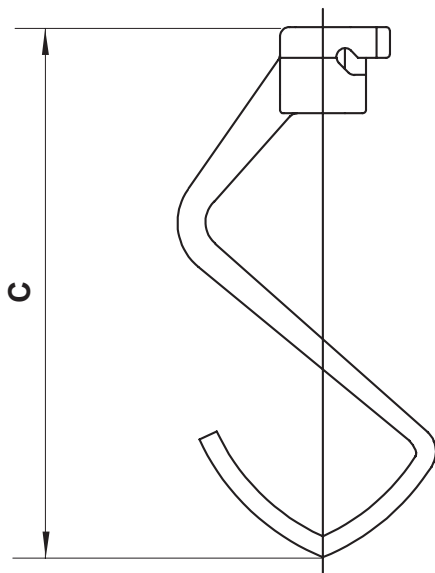

KROG HOOK

—
Ordrenumre og målskitser
Order numbers and
dimension sketches

Varimixer

Varimixer A/S
Kirkebjerg Søpark 6
DK-2605 Brøndby
Denmark

P: +45 4344 2288
E: info@varimixer.com
www.varimixer.com

DK EN

0842018

TYPE 1

TYPE 1-1
hærdet tap
hardened dowel

TYPE 2

TYPE 3

ORDER NO	BESKRIVELSE / DESCRIPTION	A	B	C	TYPE
AR005-078-TD001	TEDDY				
CR10-78M	RN10				
RN20-78AM	RN20/12	20	256	290	1
R20-78M	R20, RN20	20	326	360	1
R20-78MS	USA				
R27-78AM	R30/15, RN30/15, AR30/15	25	325	366	1
RN30-78M	RN30, AR30	25	385	426	1
RN30-78.5M					
R40-78AM	R40/20, AR40/20	30	363	412	1
R40-78M	R40, AR40	30	449	502	1
W40-78M	R40P, AR40P	30	449	502	1-1
R40-78.5M	AR40P				
R60-78AM	R60/30, AR60/30	35	396	460	1
R60-78M	R60, AR60	35	525	592	1
R60-78.5M					
R100-78M	R100, AR80	35	572	638	1
RN100-78BM	RN100/40, AR80/40	35	530	598	1
RN100-78AM	RN100/60	35	581	640	1
RN100-78M	RN100	35	627	685	1
RN100-78.5M					
RN100-78.5AM					
RN100-78.5BM					
AR140-78M	AR140				1
AR140-78M					
AR140-78.5M					

KODIAK

CR20-78M	CR20	26	283	320	1
CR20-78AM	CR20/12				1
CR30-78M	CR30	25	342	384	1
CR30-78AM	CR30/15	25	273	312	1

ÆLDRE MODELLER

PREVIOUS MODELS

ORDER NO	BESKRIVELSE / DESCRIPTION	A	B	C	TYPE
01068	R10			277	
R20-78AM	R20/12	20	312	346	1
UR27-78M	R30	25	393	434	1
RN100-75.5M					
R100-78AM	R100/40	35	445	503	1
W140-78M	W140Q	35	718	780	1
R150-78AM	R150/70	25/40	614	717	2
R150-78M	R150	25/40	722	819	2