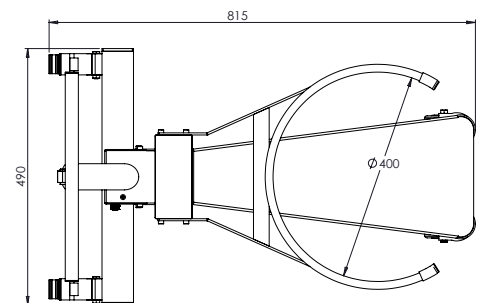

## VARIMIXER EASYLIFT 80-140

Bowl size	80 - 140 L
Maximum load	100 kg
Net weight	23 kg
H x W x L	958 x 490 x 815 mm
Batteries	24V, 1,2Ah
Charging time (100%)	8 hrs.
Sound pressure level	≤ 70 Db(A)
Vibration strength	≤ 2.5 m/s <sup>2</sup>
IP code	IP41

## DIMENSIONS