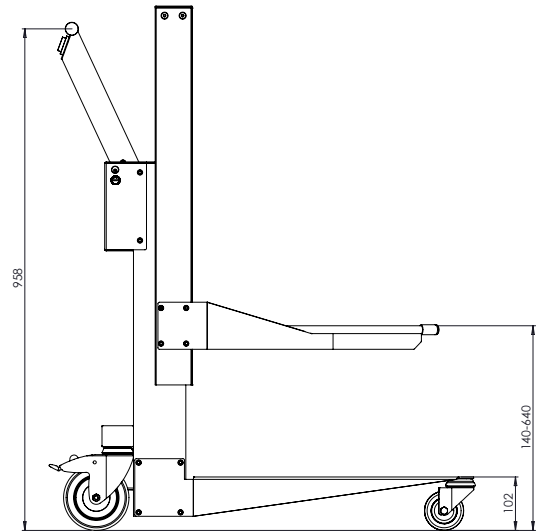

## VARIMIXER EASYLIFT 80-140

The mast is made of anodized aluminum.

Forks and handle are made of glass bead blasted stainless steel.

Charger: 230V, 0,2 Amps

## VARIMIXER EASYLIFT 80-140

Bowl size	80 - 140 L
Maximum load	100 kg
Net weight	23 kg
H x W x L	958 x 490 x 815 mm
Batteries	24V, 1,2Ah
Charging time (100%)	8 hrs.
Sound pressure level	≤ 70 Db(A)
Vibration strength	≤ 2.5 m/s <sup>2</sup>
IP code	IP41

## DIMENSIONS