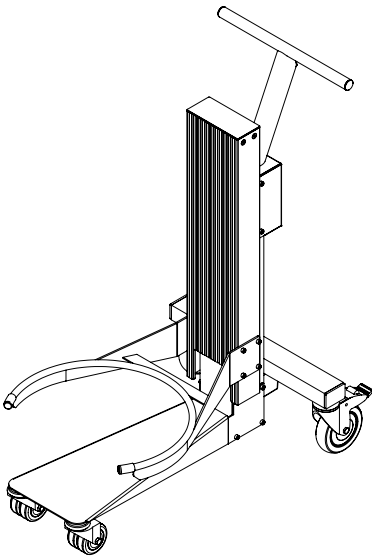

## VARIMIXER EASYLIFT 80-140

The mast is made of anodized aluminum.

Forks and handle are made of glass bead blasted stainless steel.

Charger: 230V, 0,2 Amps

## VARIMIXER EASYLIFT 80-140

Bowl size	80 - 140 L
Maximum load	100 kg
Net weight	23 kg
H x W x L	958 x 490 x 815 mm
Batteries	24V, 1,2Ah
Charging time (100%)	8 hrs.
Sound pressure level	≤ 70 Db(A)
Vibration strength	≤ 2.5 m/s <sup>2</sup>
IP code	IP41

## DIMENSIONS